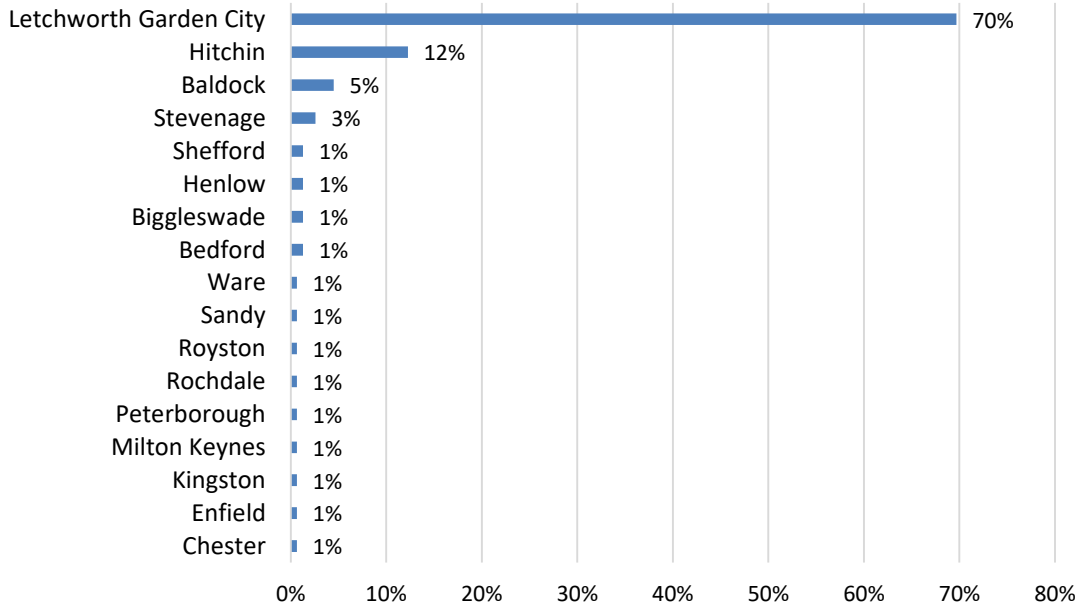

Letchworth Public Survey Results – April 2018

There were a total number of 156 surveys in this sample taken from the following locations:

- Eastcheap
- Garden Shopping Centre
- Leys Avenue
- Leys Square
- Morrison's
- The Station

Age Group

Ethnicity

The surveys took place on:

- Tues 17th April
- Sat 21st April
- Mon 23rd April
- Tues 24th April
- Wed 25th April

Surveys were taken between 8:10 a.m. and 5:45 p.m.

Employment Status

Area visitor is from (using postcode provided)