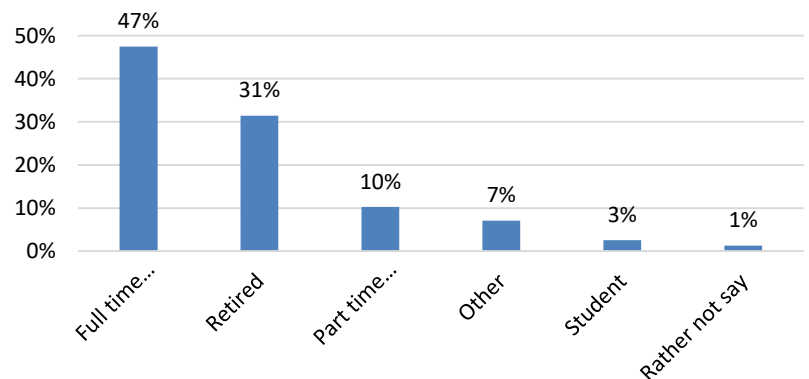

Age Group

Ethnicity

The surveys took place on:

- Tues 17th April
- Sat 21st April
- Mon 23rd April
- Tues 24th April
- Wed 25th April

Surveys were taken between 8:10 a.m. and 5:45 p.m.

Employment Status

Area visitor is from (using postcode provided)