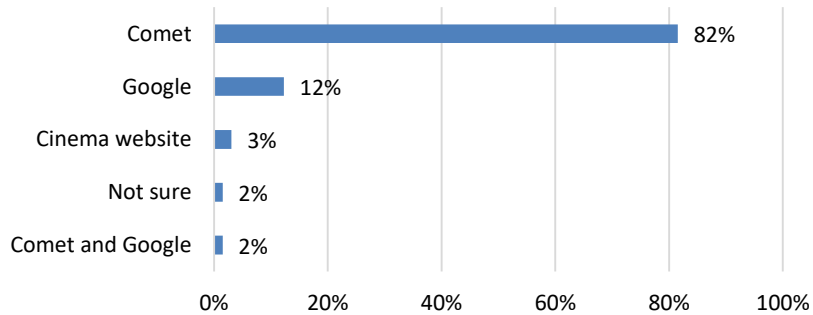

Please state which newspaper or website you use?