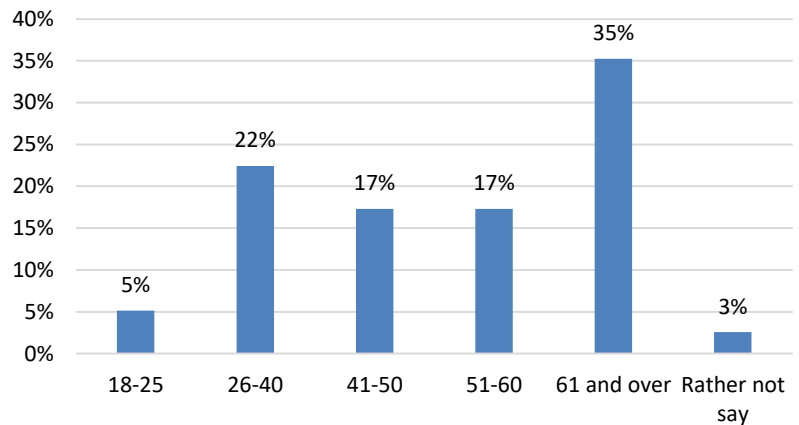

Letchworth Public Survey Results – April 2018

There were a total number of 156 surveys in this sample taken from the following locations:

- Eastcheap
- Garden Shopping Centre
- Leys Avenue
- Leys Square
- Morrison's
- The Station

Age Group

Ethnicity

The surveys took place on:

- Tues 17th April
- Sat 21st April
- Mon 23rd April
- Tues 24th April
- Wed 25th April

Surveys were taken between 8:10 a.m. and 5:45 p.m.

Employment Status

Area visitor is from (using postcode provided)