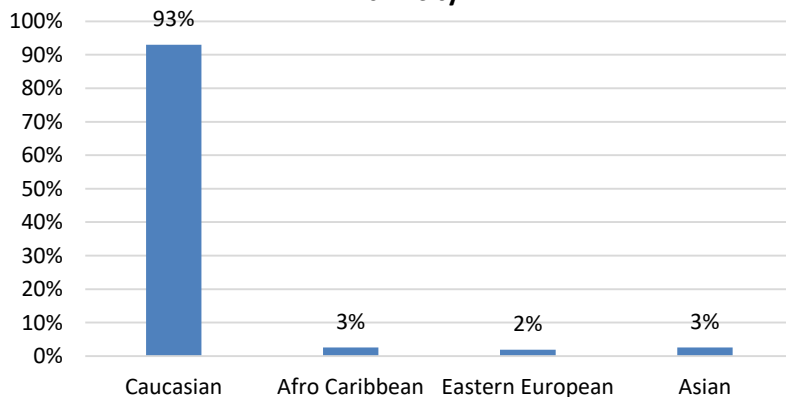

Letchworth Public Survey Results – April 2018

There were a total number of 156 surveys in this sample taken from the following locations:

- Eastcheap
- Garden Shopping Centre
- Leys Avenue
- Leys Square
- Morrison's
- The Station

Age Group

Ethnicity

The surveys took place on:

- Tues 17th April
- Sat 21st April
- Mon 23rd April
- Tues 24th April
- Wed 25th April

Surveys were taken between 8:10 a.m. and 5:45 p.m.

Employment Status

Area visitor is from (using postcode provided)