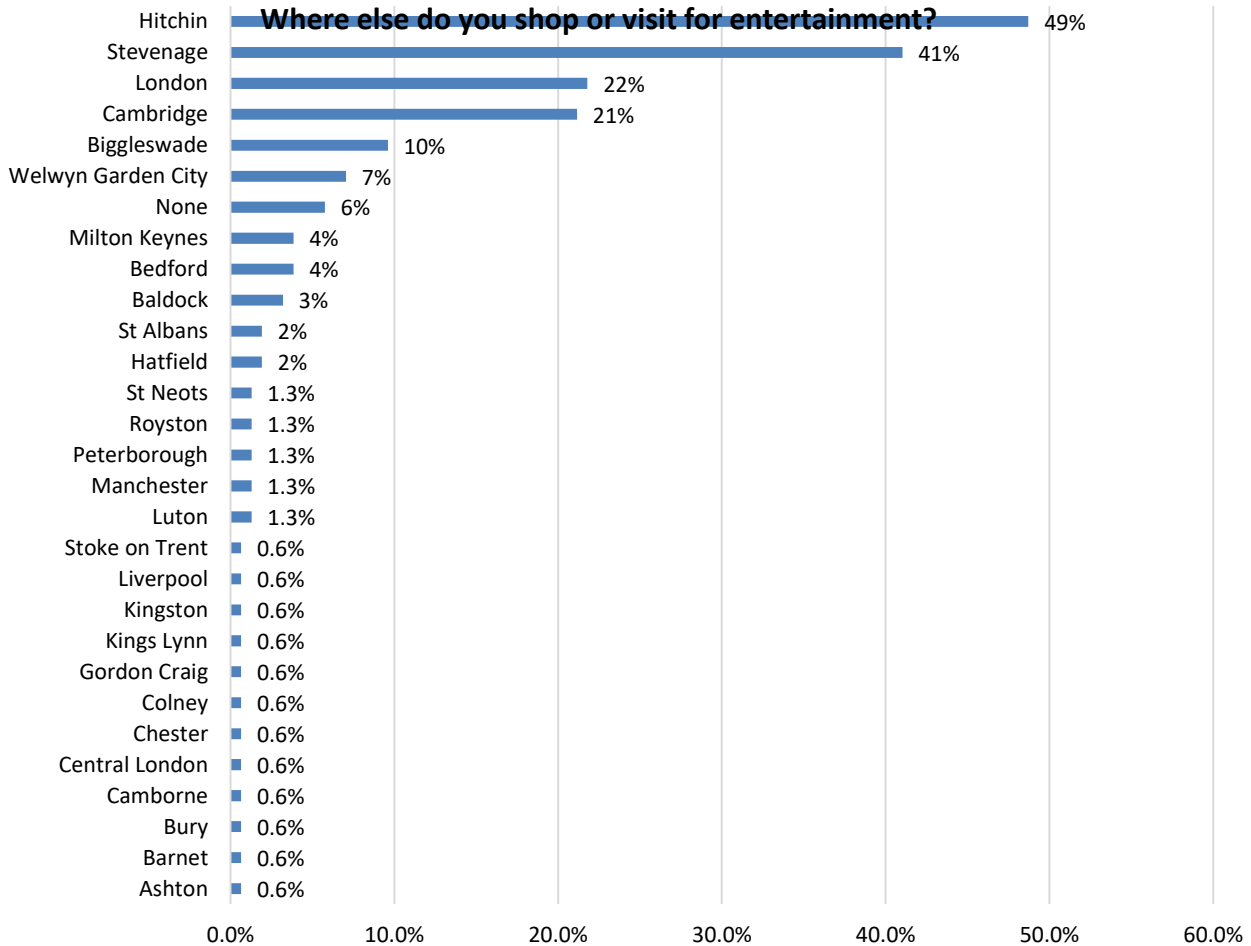

Letchworth Public Survey Results – April 2018

There were a total number of 156 surveys in this sample taken from the following locations:

- Eastcheap
- Garden Shopping Centre
- Leys Avenue
- Leys Square
- Morrison's
- The Station

Age Group

Ethnicity

The surveys took place on:

- Tues 17th April
- Sat 21st April
- Mon 23rd April
- Tues 24th April
- Wed 25th April

Surveys were taken between 8:10 a.m. and 5:45 p.m.

Employment Status

Area visitor is from (using postcode provided)

Where else do you shop or visit for entertainment?

How do you currently find out what is going on in the town centre?

Please state which newspaper or website you use?

If other please specify: