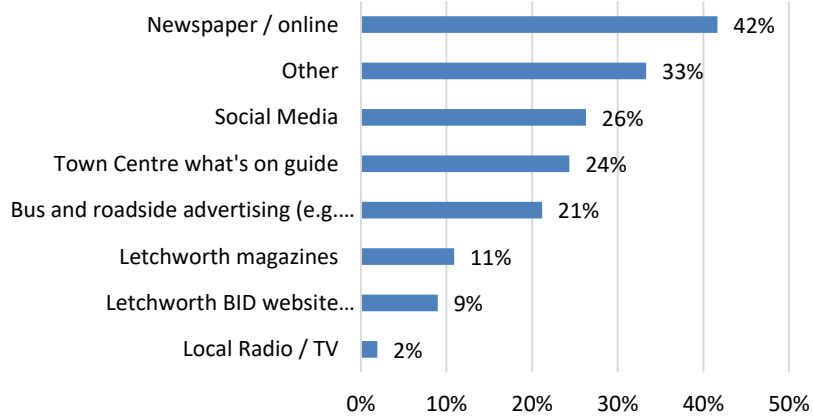

How do you currently find out what is going on in the town centre?